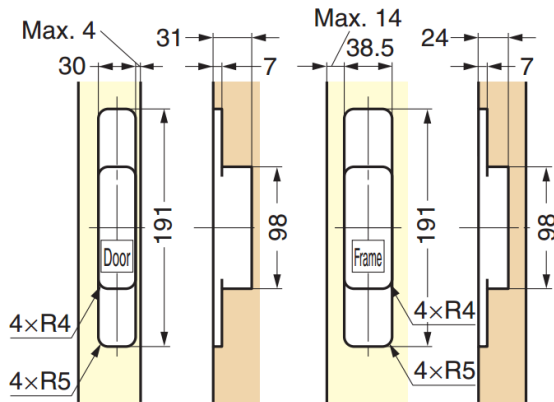

### Remarks

- Recommend to use 3 pcs per one door
- Secure to check the dimension of ※ marked on below drawings

### Parts Included

- Countersunk head tapping screw 5 × 26

### Cut Out Dimensions

Part No.	Material	Finish	Door Width	Door Height	Door Thickness	Door Weight	Opening Angle
GHE-3038BK-PB	Brass	Polished	Max. 900	Max. 2000	Min. 36	Max. 45 kg / 3 pcs	180°
GHE-3038BK-SC		Satin Chrome					