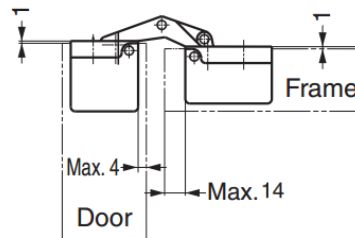

### Remarks

- Recommend to use 3 pcs per one door
- Secure to check the dimension of ※ marked on below drawings

### Cut Out Dimensions

Part No.	Material	Finish	Door Width	Door Height	Door Thickness	Door Weight	Opening Angle
GHE-3038BK-PB	Brass	Polished	Max. 900	Max. 2000	Min. 36	Max. 45 kg / 3 pcs	180°
GHE-3038BK-SC		Satin Chrome					