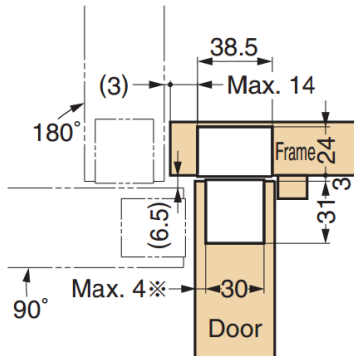

### Remarks

- Recommend to use 3 pcs per one door
- Secure to check the dimension of ※ marked on below drawings

### Parts Included

- Countersunk head tapping screw 5 × 26

### Cut Out Dimensions

Part No.	Material	Finish	Door Width	Door Height	Door Thickness	Door Weight	Opening Angle
GHE-3038BK-PB	Brass	Polished	Max. 900	Max. 2000	Min. 36	Max. 45 kg / 3 pcs	180°
GHE-3038BK-SC		Satin Chrome					