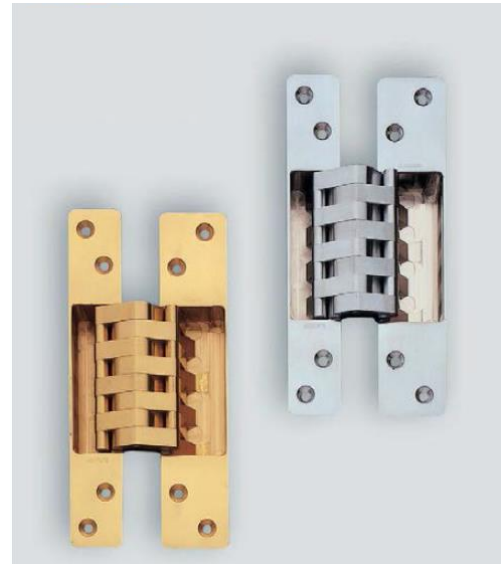

GHE-3038BK Concealed Hinge

Features

- Finish available in rich polished brass or sleek satin chrome

Remarks

- Recommend to use 3 pcs per one door
- Secure to check the dimension of ※ marked on below drawings

Parts Included

- Countersunk head tapping screw 5 × 26

Cut Out Dimensions

Part No.	Material	Finish	Door Width	Door Height	Door Thickness	Door Weight	Opening Angle
GHE-3038BK-PB	Brass	Polished	Max. 900	Max. 2000	Min. 36	Max. 45 kg / 3 pcs	180°
GHE-3038BK-SC		Satin Chrome