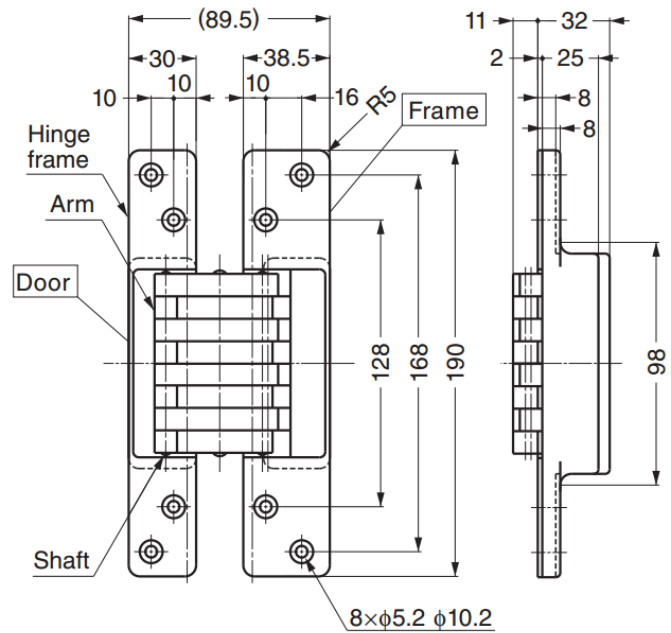

### Remarks

- Recommend to use 3 pcs per one door
- Secure to check the dimension of ※ marked on below drawings

### Parts Included

- Countersunk head tapping screw 5 × 26

### Cut Out Dimensions

Part No.	Material	Finish	Door Width	Door Height	Door Thickness	Door Weight	Opening Angle
GHE-3038BK-PB	Brass	Polished	Max. 900	Max. 2000	Min. 36	Max. 45 kg / 3 pcs	180°
GHE-3038BK-SC		Satin Chrome					